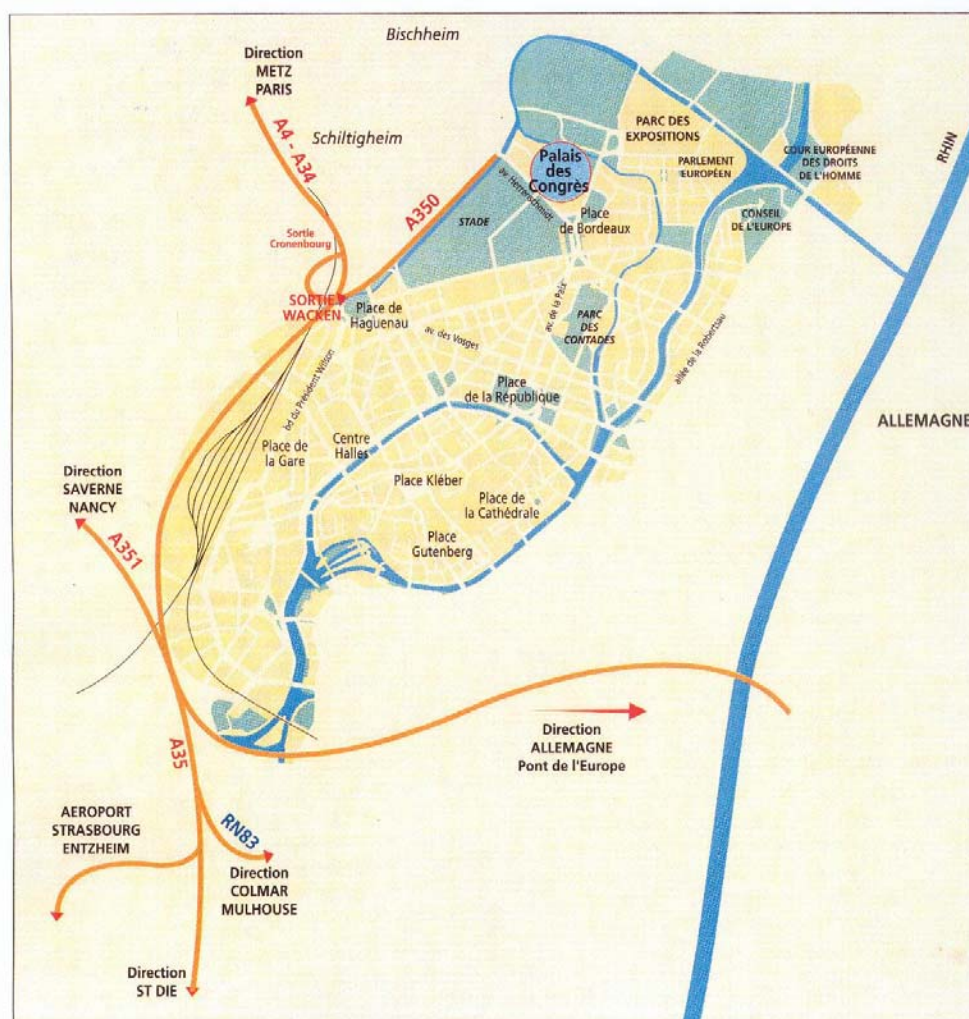

ACCESS TO THE PALAIS DES CONGRÈS STRASBOURG:

By plane:

The Palais des Congrès is located 15 km east of Strasbourg-Entzheim international airport.

A regular shuttle service is run from the airport to the TRAM station where a TRAM leaves for the Palais des Congrès (one connection).

By train:

The station is 15 mn from the PALAIS DES CONGRÈS by TRAM (one connection)

By tram:

Stop: "Lycée Kléber" or "Wacken"

Line B: direction HOENHEIM or Line E: direction Robertsau Boecklin

By car:

STRASBOURG evenements